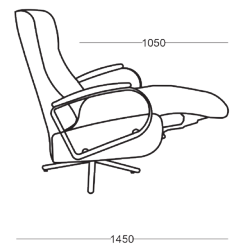

PRODUCT DETAILS

- RELAX ARMCHAIR
- DUAL MOTOR SWIVEL RECLINER
- SLENDER DESIGN
- FOOTREST EXTENSION FOR LEG SUPPORT
- MANUALLY ADJUSTABLE HEADREST
- ZERO GRAVITY POSITION (HEAD, KNEES, AND LEGS SLIGHTLY ABOVE YOUR HEART TO CREATE A FEELING OF WEIGHTLESSNESS)
- MAXIM 120 KG
- HIGH DENSITY POLYURETHANE LAYERS
- NO-SAG SPRINGS
- ELASTIC WEBBING
- WOODEN INNER STRUCTURES
- 3 AVAILABLE DIMENSIONS: SMALL / STANDARD / LARGE
- COVER AVAILABLE IN FABRIC / LEATHER, NON REMOVABLE

ABIES FURNITURE

SMALL

STANDARD

LARGE

Abies

If you have any questions or have seen furniture pieces that caught your eye, feel free to contact us.

Our dedicated team will get back to you as soon as possible to provide the information you need.