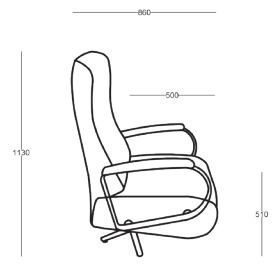

Abies

ABIES FURNITURE

Aruba Chair

PRODUCT SHEET

Aruba

CHAIR

Engineered for optimal comfort, our recliner armchairs feature a sophisticated design and incorporate a dual motor swivel mechanism.

Its slender profile seamlessly integrates with any interior, while the footrest extension provides essential leg support. The manually adjustable headrest ensures personalized comfort, and the zero-gravity position enhances relaxation.

PRODUCT DETAILS

- RELAX ARMCHAIR
- DUAL MOTOR SWIVEL RECLINER
- SLENDER DESIGN
- FOOTREST EXTENSION FOR LEG SUPPORT
- MANUALLY ADJUSTABLE HEADREST
- ZERO GRAVITY POSITION (HEAD, KNEES, AND LEGS SLIGHTLY ABOVE YOUR HEART TO CREATE A FEELING OF WEIGHTLESSNESS)
- MAXIM 120 KG
- HIGH DENSITY POLYURETHANE LAYERS
- NO-SAG SPRINGS
- ELASTIC WEBBING
- WOODEN INNER STRUCTURES
- 3 AVAILABLE DIMENSIONS: SMALL / STANDARD / LARGE
- COVER AVAILABLE IN FABRIC / LEATHER, NON REMOVABLE

ABIES FURNITURE

SMALL

STANDARD

LARGE

Abies

If you have any questions or have seen furniture pieces that caught your eye, feel free to contact us.

Our dedicated team will get back to you as soon as possible to provide the information you need.