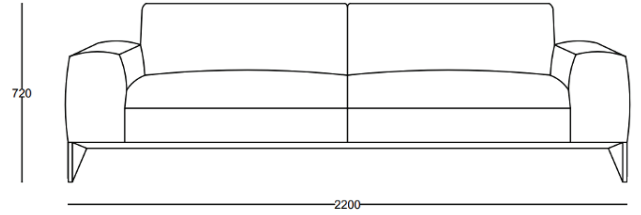

Abies

ABIES FURNITURE

Dive

PRODUCT SHEET

Dive

SOFA

With its solid wood frame, this individual sofa promises durability and a touch of natural charm.

Immerse yourself in its deep-seated design, inviting you to relax and unwind. Available in two length dimensions, the Dive sofa offers versatility to suit your space.

Choose from a range of materials and finishes to customize your perfect retreat, where diving into relaxation is as effortless as it gets.

PRODUCT DETAILS

- INDIVIDUAL SOFA;
- 2 LENGTH DIMENSIONS;
- COVER MATERIAL: TEXTILE / LEATHER;
- INTERNAL STRUCTURE: BIRCH PLYWOOD / SOLID HARDWOOD ELEMENTS / HIGH DENSITY POLYURETHANE LAYERS / NO-SAG SPRINGS ON SEAT;
- SOLID WOOD FRAME AVAILABLE IN: OAK / ASH / WALNUT.