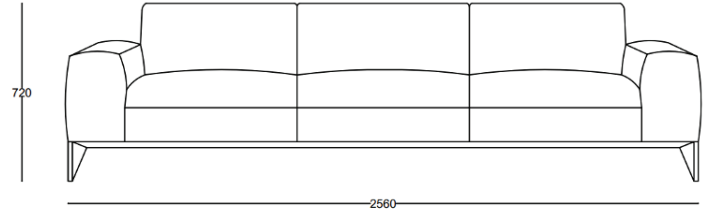

Abies

ABIES FURNITURE

Dive

PRODUCT SHEET

Dive

SOFA

With its solid wood frame, this individual sofa promises durability and a touch of natural charm.

Immerse yourself in its deep-seated design, inviting you to relax and unwind. Available in two length dimensions, the Dive sofa offers versatility to suit your space.

Choose from a range of materials and finishes to customize your perfect retreat, where diving into relaxation is as effortless as it gets.

PRODUCT DETAILS

- INDIVIDUAL SOFA;
- 2 LENGTH DIMENSIONS;
- COVER MATERIAL: TEXTILE / LEATHER;
- INTERNAL STRUCTURE: BIRCH PLYWOOD / SOLID HARDWOOD ELEMENTS / HIGH DENSITY POLYURETHANE LAYERS / NO-SAG SPRINGS ON SEAT;
- SOLID WOOD FRAME AVAILABLE IN: OAK / ASH / WALNUT.