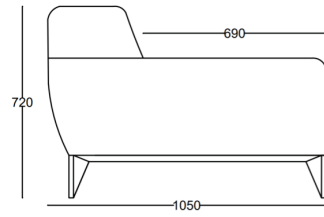

Abies

ABIES FURNITURE

Dive

PRODUCT SHEET

Dive

SOFA

With its solid wood frame, this individual sofa promises durability and a touch of natural charm.

Immerse yourself in its deep-seated design, inviting you to relax and unwind. Available in two length dimensions, the Dive sofa offers versatility to suit your space.

Choose from a range of materials and finishes to customize your perfect retreat, where diving into relaxation is as effortless as it gets.

PRODUCT DETAILS

- INDIVIDUAL SOFA;
- 2 LENGTH DIMENSIONS;
- COVER MATERIAL: TEXTILE / LEATHER;
- INTERNAL STRUCTURE: BIRCH PLYWOOD / SOLID HARDWOOD ELEMENTS / HIGH DENSITY POLYURETHANE LAYERS / NO-SAG SPRINGS ON SEAT;
- SOLID WOOD FRAME AVAILABLE IN: OAK / ASH / WALNUT.