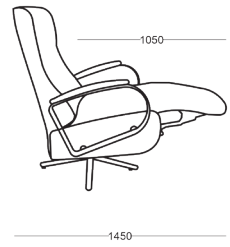

Abies

ABIES FURNITURE

Havana Chair

PRODUCT SHEET

Havana

CHAIR

Engineered for optimal comfort, our recliner armchairs feature a sophisticated design and incorporate a dual motor swivel mechanism.

Its slender profile seamlessly integrates with any interior, while the footrest extension provides essential leg support. The manually adjustable headrest ensures personalized comfort, and the zero-gravity position enhances relaxation.

PRODUCT DETAILS

- RELAX ARMCHAIR
- DUAL MOTOR SWIVEL RECLINER
- SLENDER DESIGN
- FOOTREST EXTENSION FOR LEG SUPPORT
- MANUALLY ADJUSTABLE HEADREST
- ZERO GRAVITY POSITION (HEAD, KNEES, AND LEGS SLIGHTLY ABOVE YOUR HEART TO CREATE A FEELING OF WEIGHTLESSNESS)
- MAXIM 120 KG
- HIGH DENSITY POLYURETHANE LAYERS
- NO-SAG SPRINGS
- ELASTIC WEBBING
- WOODEN INNER STRUCTURES
- 3 AVAILABLE DIMENSIONS: SMALL / STANDARD / LARGE
- COVER AVAILABLE IN FABRIC / LEATHER, NON REMOVABLE

ABIES FURNITURE

SMALL

STANDARD

LARGE

Abies

If you have any questions or have seen furniture pieces that caught your eye, feel free to contact us.

Our dedicated team will get back to you as soon as possible to provide the information you need.