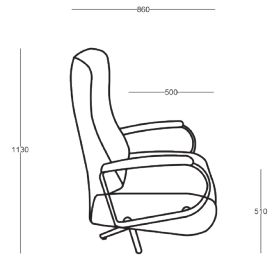

Abies

ABIES FURNITURE

Havana Chair

PRODUCT SHEET

Havana

CHAIR

Engineered for optimal comfort, our recliner armchairs feature a sophisticated design and incorporate a dual motor swivel mechanism.

Its slender profile seamlessly integrates with any interior, while the footrest extension provides essential leg support. The manually adjustable headrest ensures personalized comfort, and the zero-gravity position enhances relaxation.

PRODUCT DETAILS

- RELAX ARMCHAIR
- DUAL MOTOR SWIVEL RECLINER
- SLENDER DESIGN
- FOOTREST EXTENSION FOR LEG SUPPORT
- MANUALLY ADJUSTABLE HEADREST
- ZERO GRAVITY POSITION (HEAD, KNEES, AND LEGS SLIGHTLY ABOVE YOUR HEART TO CREATE A FEELING OF WEIGHTLESSNESS)
- MAXIM 120 KG
- HIGH DENSITY POLYURETHANE LAYERS
- NO-SAG SPRINGS
- ELASTIC WEBBING
- WOODEN INNER STRUCTURES
- 3 AVAILABLE DIMENSIONS: SMALL / STANDARD / LARGE
- COVER AVAILABLE IN FABRIC / LEATHER, NON REMOVABLE

ABIES FURNITURE

SMALL

STANDARD

LARGE

Abies

If you have any questions or have seen furniture pieces that caught your eye, feel free to contact us.

Our dedicated team will get back to you as soon as possible to provide the information you need.